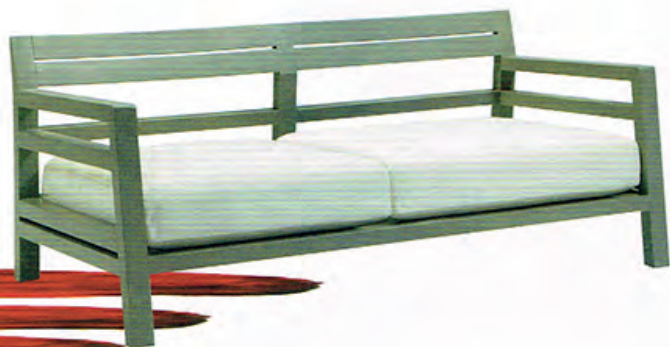

ETHIMO DESIGN **UFFICIO PROGETTI**
 COSTES, DIVANO INDOOR/OUTDOOR IN TEAK
 DECAPATO E HARDWOOD VERNICIATO. INDOOR/
 OUTDOOR DIVAN IN TEAK AND PAINTED
 HARDWOOD. www.ethimo.it

ABHIKA DESIGN **UFFICIO PROGETTI** KARL, TAVOLO
 CON STRUTTURA E TELAIO IN METALLO CROMATO NICKEL E
 CORNICE INTARSATA A MANO, INSERTO IN MARMO FOSSILE.
 TABLE WITH STRUCTURE IN NICKEL-CHROME PLATED METAL,
 HAND INLAID FRAME, FOSSIL MARBLE INSERT.
www.abhika.it

LAPALMA DESIGN **FRANCESCO ROTA**
 OUT, SEDIA A POZZETTO CON MONOCOCCA
 IN BYDUR, ANCHE RIVESTITA IN TESSUTO, DIVERSI
 TIPI DI BASE IN ACCIAIO INOX O IN LEGNO
 A QUATTRO RAZZE. BUCKET SEAT WITH
 MONOCOQUE IN BYDUR, ALSO COVERED
 IN FABRIC, DIFFERENT TYPES OF BASES
 IN STAINLESS STEEL OR IN WOOD WITH
 FOUR SPOKES. www.lapalma.it

CHAIRS&CO DESIGN **DARIO DELPIN**
 SO CHIC, POLTRONCINA SU STRUTTURA IN
 METALLO, RIVESTITA IN TESSUTO DI LANA.
 CHAIR ON METAL STRUCTURE, COVERED IN
 WOOL FABRIC. www.chairsandco.com

SOVET DESIGN **MASSIMO
 ZANIBONI E PAOLA
 BONAZZI** HUG, TAVOLINO IN
 VETRO CURVATO EXTRACHIARO
 CON BASE RETROVERNICIATA.
 TABLE IN CURVED EXTRACLEAR
 GLASS WITH BACK-PAINTED BASE.
www.sovet.com