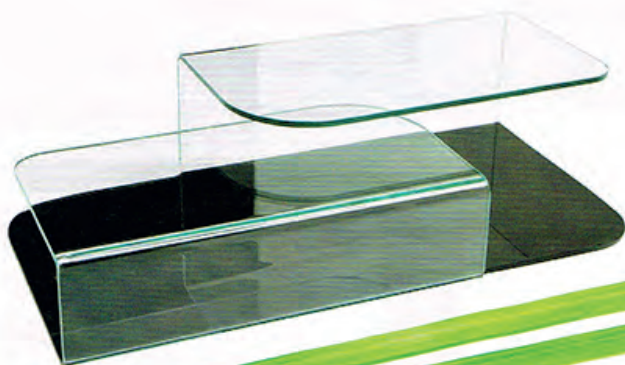

ETHIMO DESIGN **UFFICIO PROGETTI**
 COSTES, DIVANO INDOOR/OUTDOOR IN TEAK
 DECAPATO E HARDWOOD VERNICIATO. INDOOR/
 OUTDOOR DIVAN IN TEAK AND PAINTED
 HARDWOOD. www.ethimo.it

ABHIKA DESIGN **UFFICIO PROGETTI** KARL, TAVOLO
 CON STRUTTURA E TELAIO IN METALLO CROMATO NICKEL E
 CORNICE INTARSATA A MANO, INSERTO IN MARMO FOSSILE.
 TABLE WITH STRUCTURE IN NICKEL-CHROME PLATED METAL,
 HAND INLAID FRAME, FOSSIL MARBLE INSERT.
www.abhika.it

LAPALMA DESIGN **FRANCESCO ROTA**
 OUT, SEDIA A POZZETTO CON MONOCOCCA
 IN BYDUR, ANCHE RIVESTITA IN TESSUTO, DIVERSI
 TIPI DI BASE IN ACCIAIO INOX O IN LEGNO
 A QUATTRO RAZZE. BUCKET SEAT WITH
 MONOCOQUE IN BYDUR, ALSO COVERED
 IN FABRIC, DIFFERENT TYPES OF BASES
 IN STAINLESS STEEL OR IN WOOD WITH
 FOUR SPOKES. www.lapalma.it

CHAIRS&CO DESIGN **DARIO DELPIN**
 SO CHIC, POLTRONCINA SU STRUTTURA IN
 METALLO, RIVESTITA IN TESSUTO DI LANA.
 CHAIR ON METAL STRUCTURE, COVERED IN
 WOOL FABRIC. www.chairsandco.com

SOVET DESIGN **MASSIMO
 ZANIBONI E PAOLA
 BONAZZI** HUG, TAVOLINO IN
 VETRO CURVATO EXTRACHIARO
 CON BASE RETROVERNICIATA.
 TABLE IN CURVED EXTRACLEAR
 GLASS WITH BACK-PAINTED BASE.
www.sovet.com